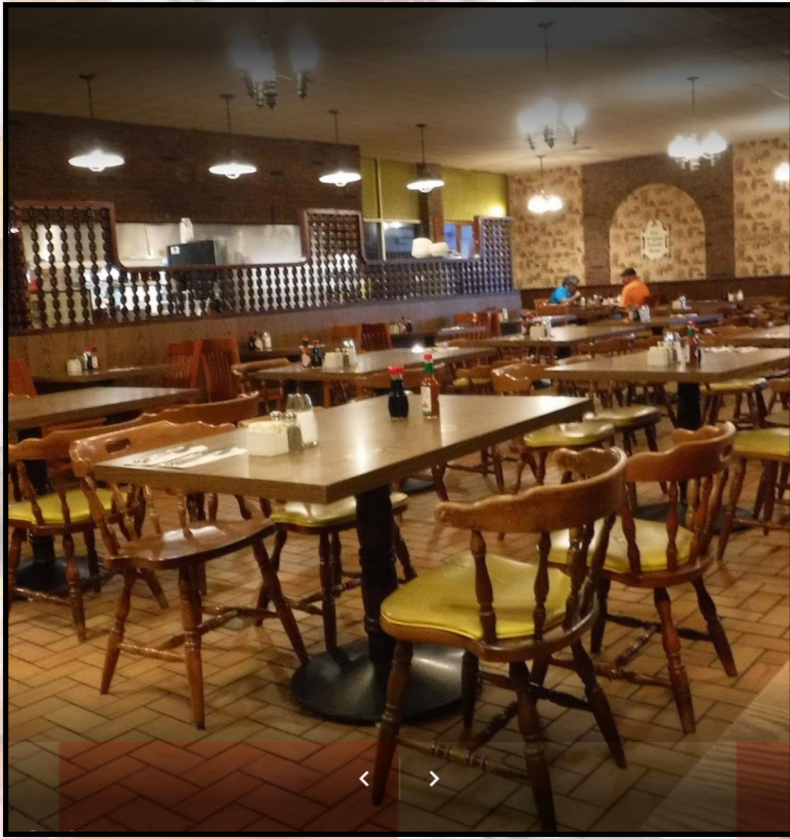

THE ORIGINAL
PANCAKE HOUSE

WELCOME FOOD & DRINK ABOUT US CONTACT US DELIVERY GIFT VOUCHER

CONTACT US

Store *
None/Generic Inquiry ▾

Name *

First Name Last Name

Email Address *

Subject *

Message *

1414 Dillingham Blvd,
Honolulu, HI 96817
(808) 847-1496

THE ORIGINAL
PANCAKE HOUSE

WELCOME FOOD & DRINK ABOUT US CONTACT US DELIVERY GIFT VOUCHER